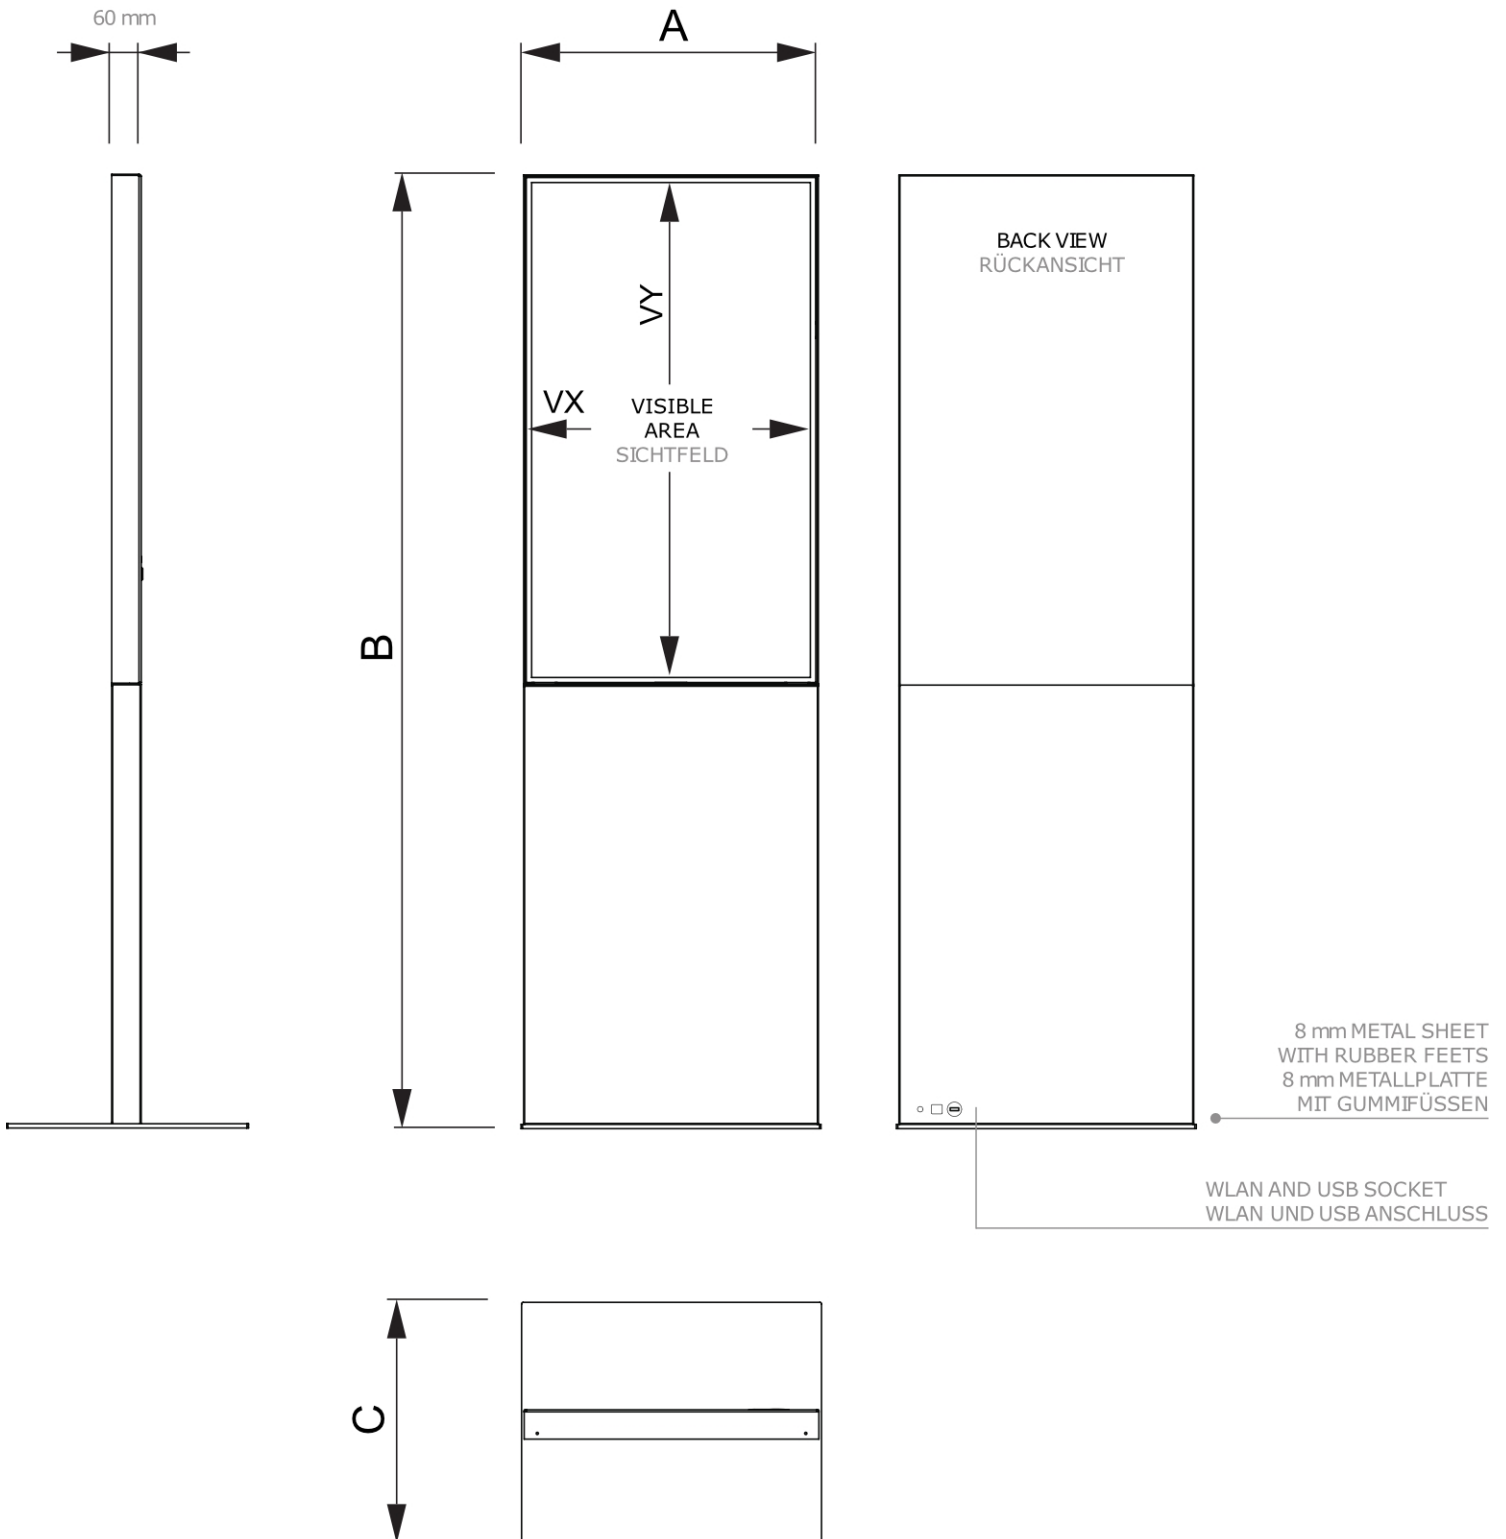

## Smart Line Digital Totem With 55" Samsung and Touchscreen White

DITTOTEM55C9003ESFT

- **Elegant frameless design**
- **Housing standard available in black or white**
- **Heavy base 8 mm steel plate ensuring good stability**

## Smart Line Digital Totem With 55" Samsung and Touchscreen White

DITTOTEM55C9003ESFT

## GENERAL INFO

SKU	Sizes (mm) (A x B x C)	Format (mm)	Visible size (mm) (VXxVY)	Hole spacing (mm) (XxY)
DITTOTEM55C9003ESFT	752 x 1931 x 520	55"	680,4 x 1209,6 mm	-

Orientation	Weight (kg)
Vertical	89,00

## MONITOR SPECIFICATIONS

Monitor type	LCD Size	Ratio	Resolution (px)	Contrast	Monitor dimensions (mm) (WxHxD)
Samsung QM55B-T	55"	16:9	3840 x 2160	4000:1	1253,8 x 734,6 x 56,7

Response Time (ms)	Nit (nt)	Operating time	Operating system	Touch monitor	Touch foil
8	400	24/7	Tizen	Yes	No