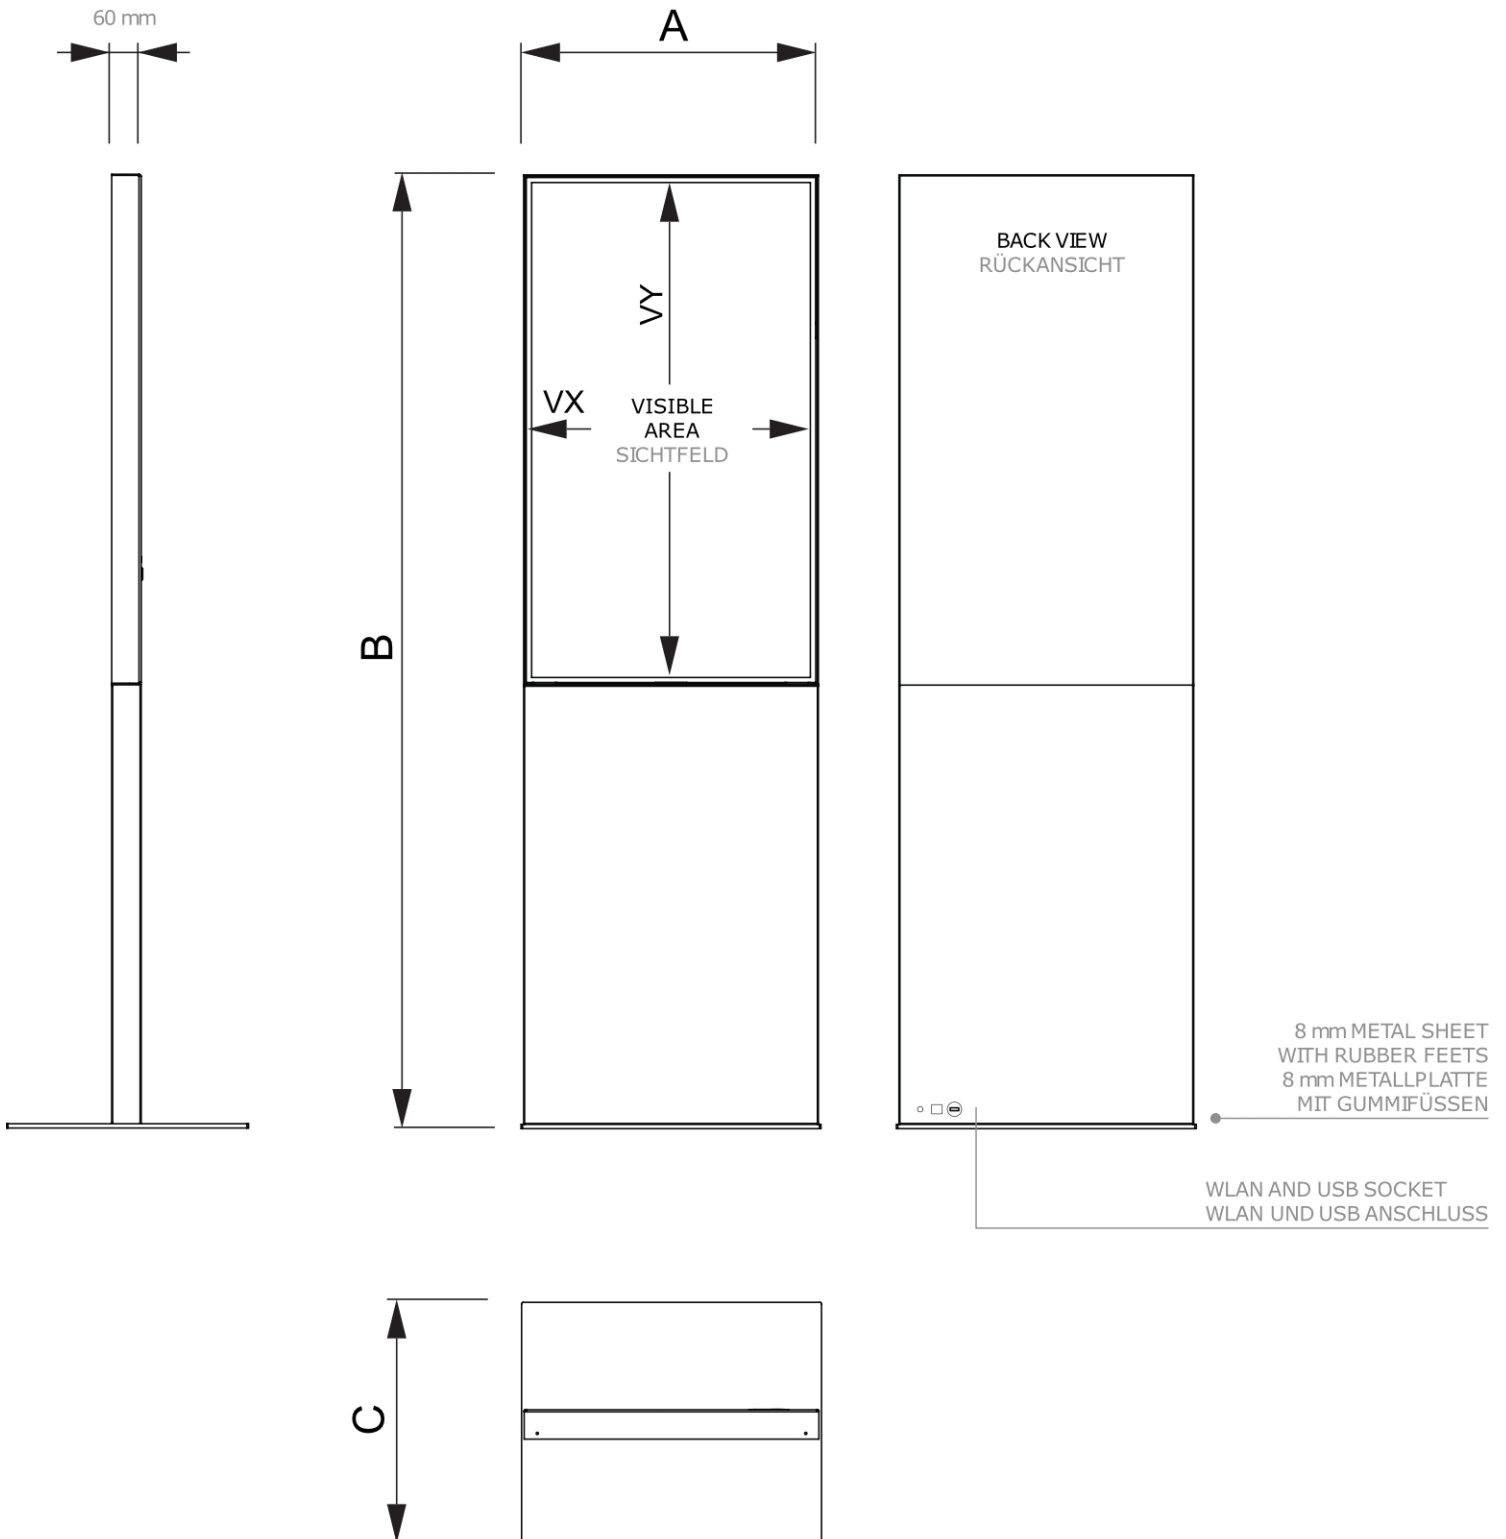

Smart Line Digital Totem With 43" Samsung and Touchscreen Black

DITTOTEM43ESFT

- **Elegant frameless design**
- **Housing standard available in black or white**
- **Heavy base 8 mm steel plate ensuring good stability**

Smart Line Digital Totem With 43" Samsung and Touchscreen Black

DITTOTEM43ESFT

Smart Line Digital Totem With 43" Samsung and Touchscreen Black

DITTOTEM43ESFT

GENERAL INFO

SKU	Sizes (mm) (A x B x C)	Format (mm)	Visible size (mm) (VXxVY)	Hole spacing (mm) (XxY)
DITTOTEM43ESFT	602 x 1819 x 460	43"	529,2 x 940,8 mm	-

Orientation	Weight (kg)
Vertical	56,00

MONITOR SPECIFICATIONS

Monitor type	LCD Size	Ratio	Resolution (px)	Contrast	Monitor dimensions (mm) (WxHxD)
Samsung QM43B-T	43"	16:9	3840 x 2160	4000:1	986,2 x 584,4 x 56,7

Response Time (ms)	Nit (nt)	Operating time	Operating system	Touch monitor	Touch foil
8	500	24/7	Tizen	Yes	No

Wattage (W)
110 W

PACKAGING INFORMATION

Packaging unit 1 (mm)	Packaging unit 2 (mm)	Packaging unit 3 (mm)
1936 x 575 x 500	-	-