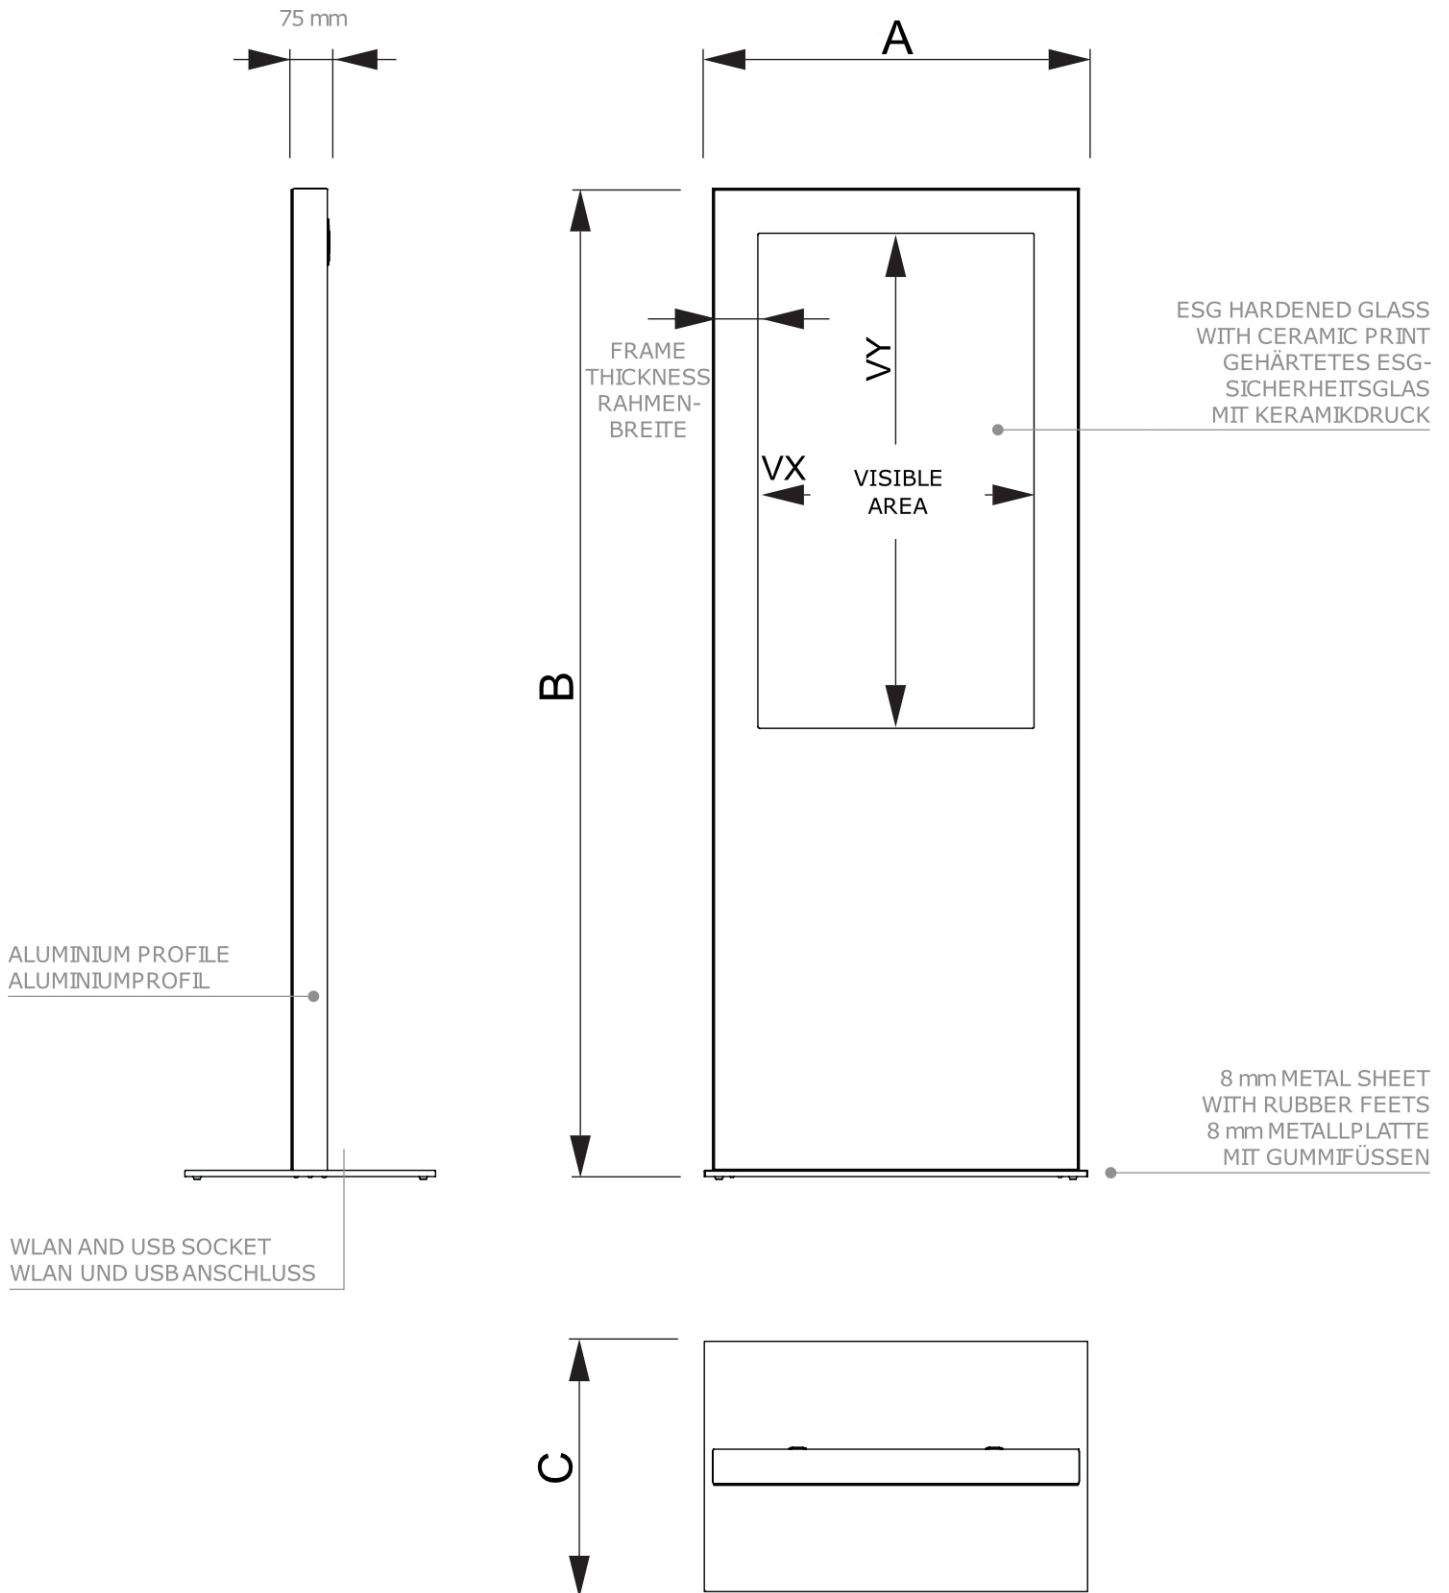

Digital Slim Totem With 65" Samsung Screen

DISTOTEM65ESF

- Classic Digital Totem design
- Tempered safety glass for screen protection
- Possibility to mount the base invisibly to the floor

Digital Slim Totem With 65" Samsung Screen

DISTOTEM65ESF

Digital Slim Totem With 65" Samsung Screen

DISTOTEM65ESF

GENERAL INFO

SKU	Sizes (mm) (A x B x C)	Format (mm)	Visible size (mm) (VXxVY)	Hole spacing (mm) (XxY)
DISTOTEM65ESF	1057 x 2220 x 800	65"	803,52 x 1428,48 mm	-
Orientation	Weight (kg)			
Vertical	147,90			

MONITOR SPECIFICATIONS

Monitor type	LCD Size	Ratio	Resolution (px)	Contrast	Monitor dimensions (mm) (WxHxD)
Samsung QM65C	65"	16:9	3840 x 2160	4000:1	1456,8 x 831,9 x 25,8
Response Time (ms)	Nit (nt)	Operating time	Operating system	Touch monitor	Touch foil
8	500	24/7	Tizen	No	No
Wattage (W)					
187 W					

PACKAGING INFORMATION

Packaging unit 1 (mm)	Packaging unit 2 (mm)	Packaging unit 3 (mm)
2026 x 1200 x 800	-	-
Palette number of pieces	Palette weight (kg)	Palette type
1	180	EUR

ADDITIONAL INFORMATION

Product certifications	EAN
No	8596052182280