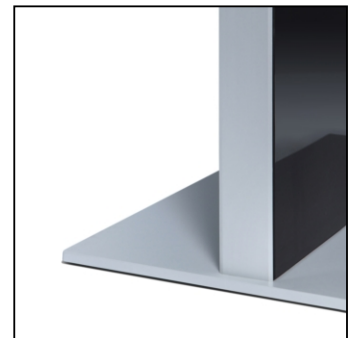

Digital Slim Totem With 65" Samsung Screen

DISTOTEM65ESF

- Classic Digital Totem design
- Tempered safety glass for screen protection
- Possibility to mount the base invisibly to the floor

Digital Slim Totem With 65" Samsung Screen

DISTOTEM65ESF

Digital Slim Totem With 65" Samsung Screen

DISTOTEM65ESF

GENERAL INFO

SKU	Sizes (mm) (A x B x C)	Format (mm)	Visible size (mm) (VXxVY)	Hole spacing (mm) (XxY)
DISTOTEM65ESF	1057 x 2220 x 800	65"	803,52 x 1428,48 mm	-
Orientation	Weight (kg)			
Vertical	147,90			

MONITOR SPECIFICATIONS

Monitor type	LCD Size	Ratio	Resolution (px)	Contrast	Monitor dimensions (mm) (WxHxD)
Samsung QM65C	65"	16:9	3840 x 2160	4000:1	1456,8 x 831,9 x 25,8
Response Time (ms)	Nit (nt)	Operating time	Operating system	Touch monitor	Touch foil
8	500	24/7	Tizen	No	No
Wattage (W)					
187 W					