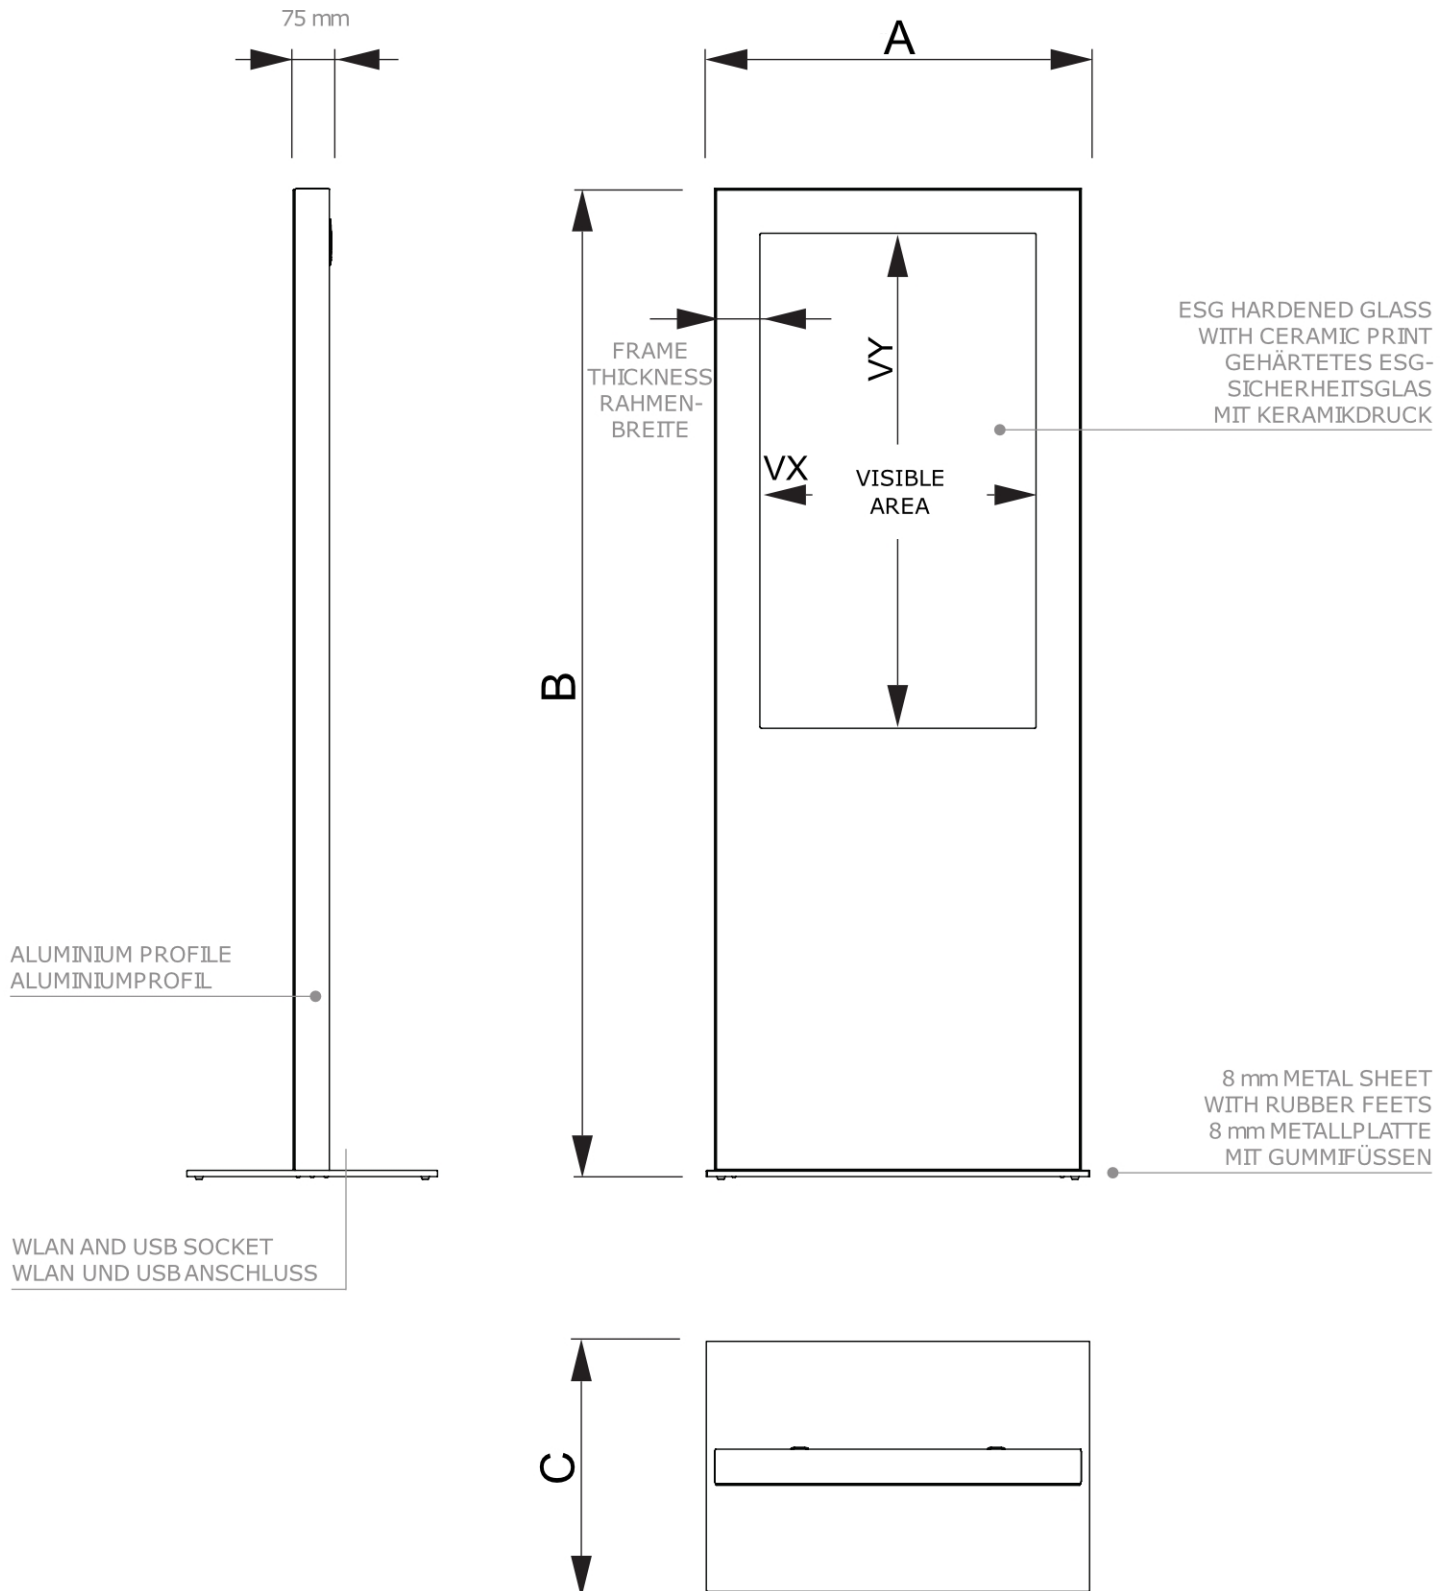

## Digital Slim Totem With 65" Samsung Screen and Touch Foil

DISTOTEM65ESFT

- Classic Digital Totem design
- Tempered safety glass for screen protection
- Possibility to mount the base invisibly to the floor

## Digital Slim Totem With 65" Samsung Screen and Touch Foil

**DISTOTEM65ESFT**

## GENERAL INFO

SKU	Sizes (mm) (A x B x C)	Format (mm)	Visible size (mm) (VXxVY)	Hole spacing (mm) (XxY)
DISTOTEM65ESFT	1057 x 2220 x 800	65"	803,52 x 1428,48 mm	-
Orientation	Weight (kg)			
Vertical	148,90			

## MONITOR SPECIFICATIONS

Monitor type	LCD Size	Ratio	Resolution (px)	Contrast	Monitor dimensions (mm) (WxHxD)
Samsung QM65C	65"	16:9	3840 x 2160	4000:1	1456,8 x 831,9 x 25,8
Response Time (ms)	Nit (nt)	Operating time	Operating system	Touch monitor	Touch foil
8	500	24/7	Tizen	No	Yes
Wattage (W)					
187 W					