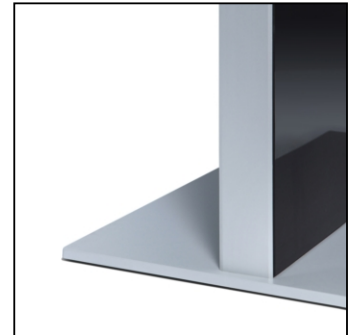

Digital Slim Totem With 55" Samsung Screen

DISTOTEM55ESF

- Classic Digital Totem design
- Tempered safety glass for screen protection
- Possibility to mount the base invisibly to the floor

Digital Slim Totem With 55" Samsung Screen

DISTOTEM55ESF

Digital Slim Totem With 55" Samsung Screen

DISTOTEM55ESF

GENERAL INFO

SKU	Sizes (mm) (A x B x C)	Format (mm)	Visible size (mm) (VXxVY)	Hole spacing (mm) (XxY)
DISTOTEM55ESF	873 x 2020 x 700	55"	680,4 x 1209,6 mm	-

Orientation	Weight (kg)
Vertical	108,10

MONITOR SPECIFICATIONS

Monitor type	LCD Size	Ratio	Resolution (px)	Contrast	Monitor dimensions (mm) (WxHxD)
Samsung QM55C	55"	16:9	3840 x 2160	4000:1	1237,9 x 708,8 x 25,8