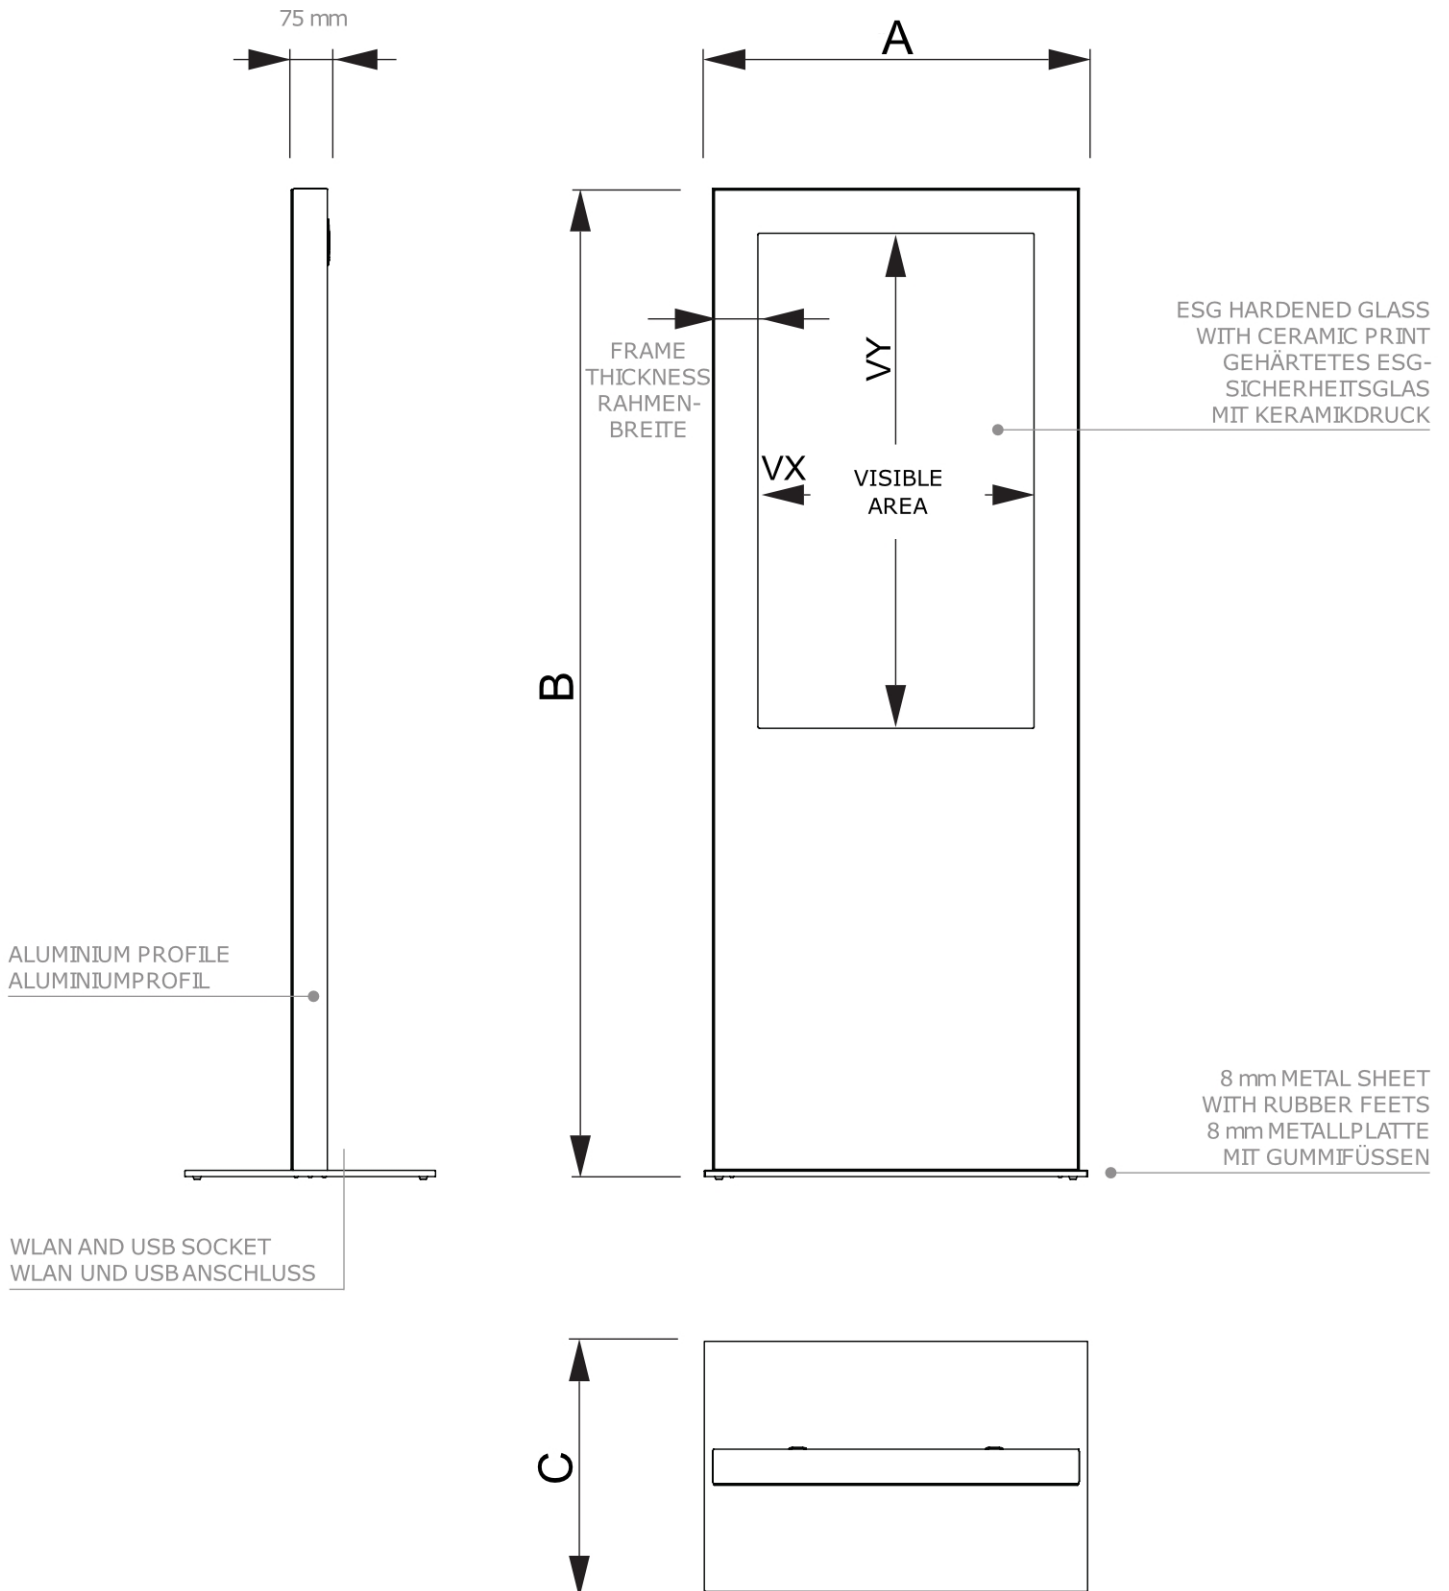

Digital Slim Totem With 55" Samsung Screen

DISTOTEM55ESF

- Classic Digital Totem design
- Tempered safety glass for screen protection
- Possibility to mount the base invisibly to the floor

Digital Slim Totem With 55" Samsung Screen

DISTOTEM55ESF

Digital Slim Totem With 55" Samsung Screen

DISTOTEM55ESF

GENERAL INFO

SKU	Sizes (mm) (A x B x C)	Format (mm)	Visible size (mm) (VXxVY)	Hole spacing (mm) (XxY)
DISTOTEM55ESF	873 x 2020 x 700	55"	680,4 x 1209,6 mm	-

Orientation	Weight (kg)
Vertical	108,10

MONITOR SPECIFICATIONS

Monitor type	LCD Size	Ratio	Resolution (px)	Contrast	Monitor dimensions (mm) (WxHxD)
Samsung QM55C	55"	16:9	3840 x 2160	4000:1	1237,9 x 708,8 x 25,8

Response Time (ms)	Nit (nt)	Operating time	Operating system	Touch monitor	Touch foil
8	500	24/7	Tizen	No	No

Wattage (W)
154 W

PACKAGING INFORMATION

Packaging unit 1 (mm)	Packaging unit 2 (mm)	Packaging unit 3 (mm)
2026 x 1200 x 800	-	-