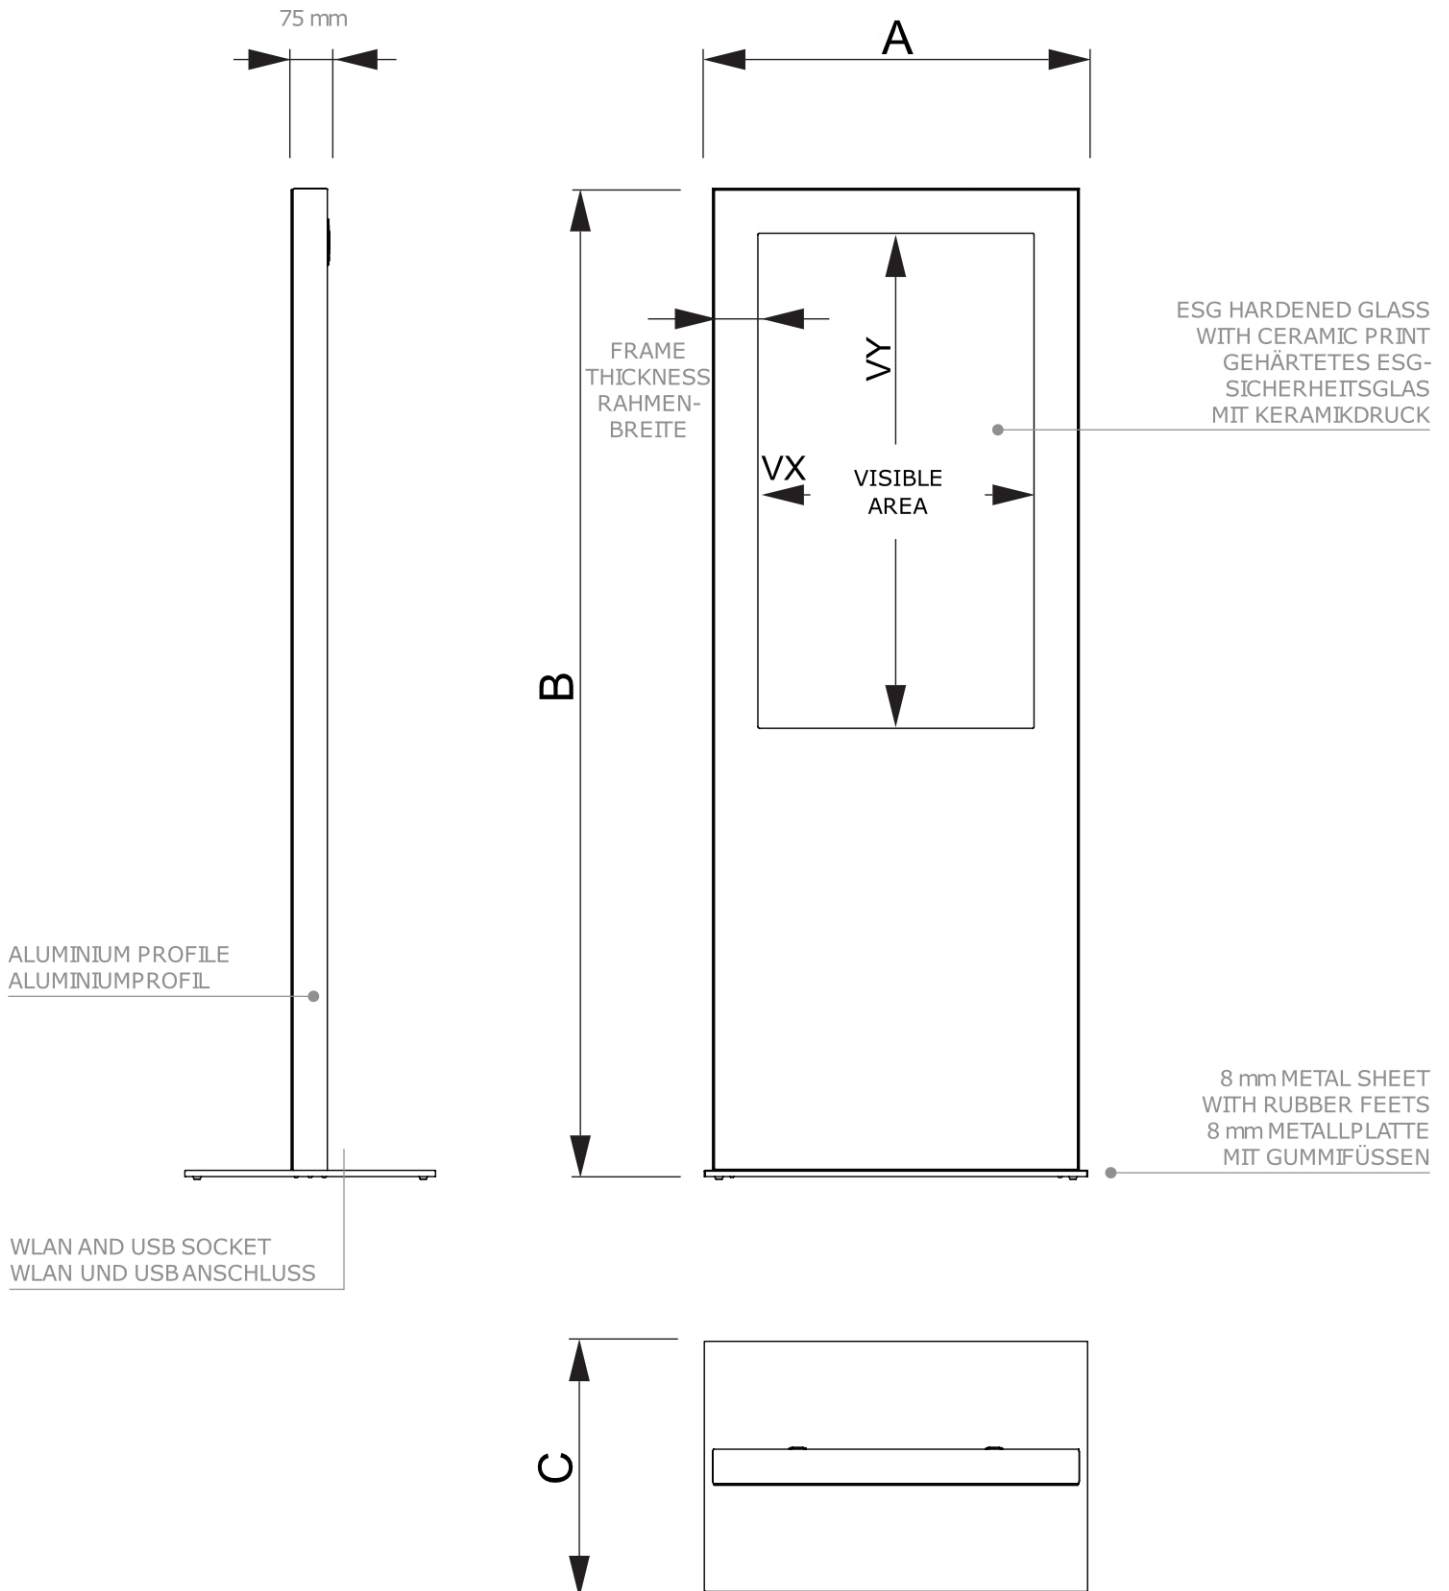

Digital Slim Totem With 50" Samsung Screen

DISTOTEM50ESF

- Classic Digital Totem design
- Tempered safety glass for screen protection
- Possibility to mount the base invisibly to the floor

Digital Slim Totem With 50" Samsung Screen

DISTOTEM50ESF

Digital Slim Totem With 50" Samsung Screen

DISTOTEM50ESF

GENERAL INFO

SKU	Sizes (mm) (A x B x C)	Format (mm)	Visible size (mm) (VXxVY)	Hole spacing (mm) (XxY)
DISTOTEM50ESF	789 x 2020 x 700	50"	615,6 x 1094,4 mm	-

Orientation	Weight (kg)
Vertical	97,80

MONITOR SPECIFICATIONS

Monitor type	LCD Size	Ratio	Resolution (px)	Contrast	Monitor dimensions (mm) (WxHxD)
Samsung QM50C	50"	16:9	3840 x 2160	1200:1	1124,1 x 644,8 x 28,5

Response Time (ms)	Nit (nt)	Operating time	Operating system	Touch monitor	Touch foil
8	500	24/7	Tizen	No	No

Wattage (W)
132 W

PACKAGING INFORMATION

Packaging unit 1 (mm)	Packaging unit 2 (mm)	Packaging unit 3 (mm)
2026 x 1200 x 800	-	-