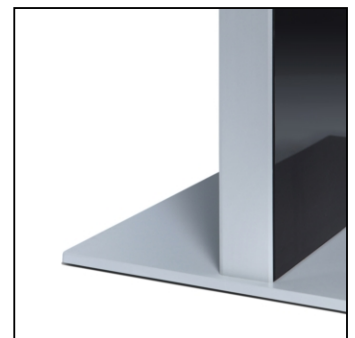

Digital Slim Totem With 50" Samsung Screen

DISTOTEM50ESF

- Classic Digital Totem design
- Tempered safety glass for screen protection
- Possibility to mount the base invisibly to the floor

Digital Slim Totem With 50" Samsung Screen

DISTOTEM50ESF

Digital Slim Totem With 50" Samsung Screen

DISTOTEM50ESF

GENERAL INFO

SKU	Sizes (mm) (A x B x C)	Format (mm)	Visible size (mm) (VXxVY)	Hole spacing (mm) (XxY)
DISTOTEM50ESF	789 x 2020 x 700	50"	615,6 x 1094,4 mm	-

Orientation	Weight (kg)
Vertical	97,80

MONITOR SPECIFICATIONS

Monitor type	LCD Size	Ratio	Resolution (px)	Contrast	Monitor dimensions (mm) (WxHxD)
Samsung QM50C	50"	16:9	3840 x 2160	1200:1	1124,1 x 644,8 x 28,5