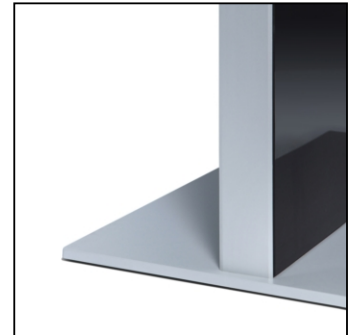

Digital Slim Totem With 43" Samsung Screen

DISTOTEM43ESF

- Classic Digital Totem design
- Tempered safety glass for screen protection
- Possibility to mount the base invisibly to the floor

Digital Slim Totem With 43" Samsung Screen

DISTOTEM43ESF

Digital Slim Totem With 43" Samsung Screen

DISTOTEM43ESF

GENERAL INFO

SKU	Sizes (mm) (A x B x C)	Format (mm)	Visible size (mm) (VXxVY)	Hole spacing (mm) (XxY)
DISTOTEM43ESF	719 x 2020 x 500	43"	529,2 x 940 mm	-

Orientation	Weight (kg)
Vertical	85,00

MONITOR SPECIFICATIONS

Monitor type	LCD Size	Ratio	Resolution (px)	Contrast	Monitor dimensions (mm) (WxHxD)
Samsung QM43C	43"	16:9	3840 x 2160	1200:1	969,5 x 557,8 x 28,5