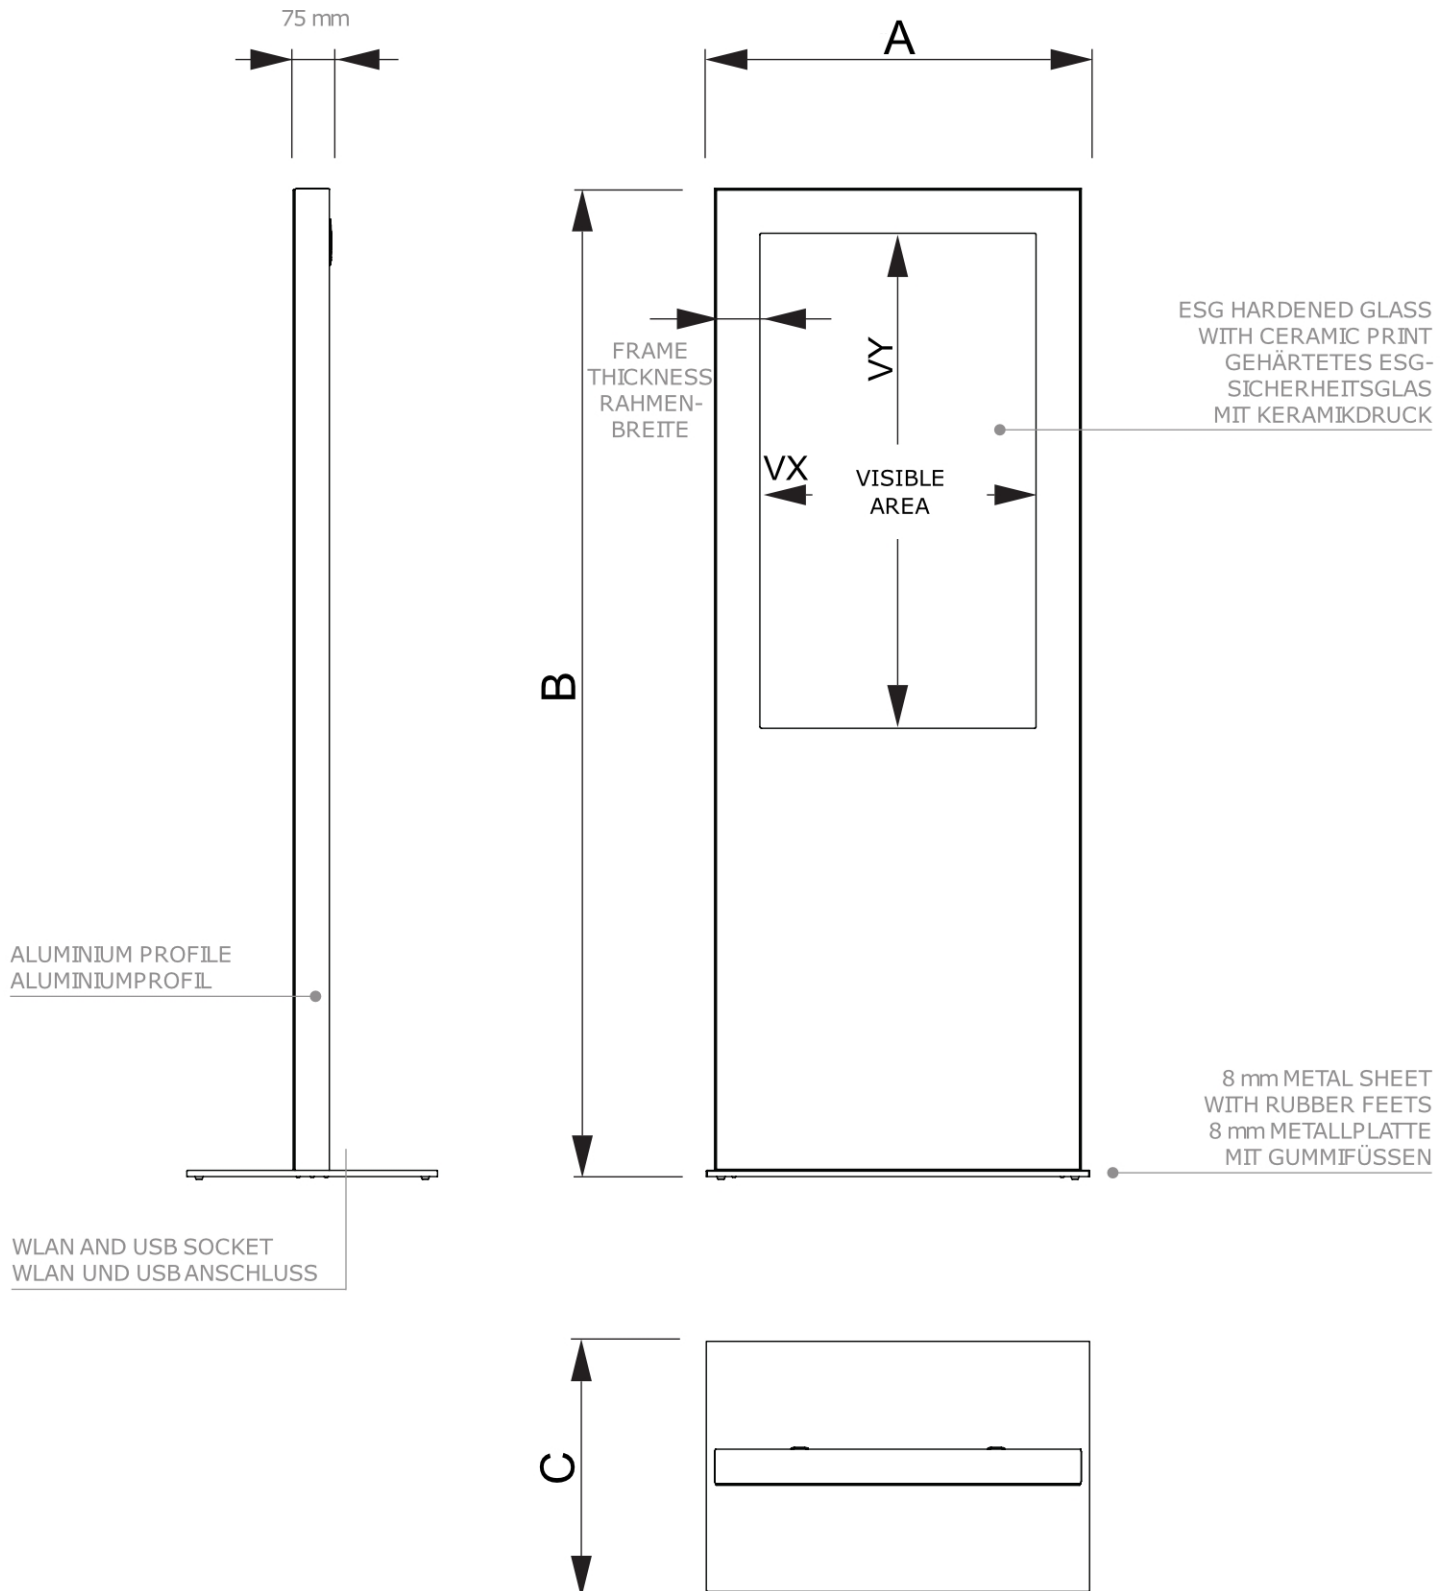

Digital Slim Totem With 43" Samsung Screen

DISTOTEM43ESF

- Classic Digital Totem design
- Tempered safety glass for screen protection
- Possibility to mount the base invisibly to the floor

Digital Slim Totem With 43" Samsung Screen

DISTOTEM43ESF

Digital Slim Totem With 43" Samsung Screen

DISTOTEM43ESF

GENERAL INFO

SKU	Sizes (mm) (A x B x C)	Format (mm)	Visible size (mm) (VXxVY)	Hole spacing (mm) (XxY)
DISTOTEM43ESF	719 x 2020 x 500	43"	529,2 x 940 mm	-

Orientation	Weight (kg)
Vertical	85,00

MONITOR SPECIFICATIONS

Monitor type	LCD Size	Ratio	Resolution (px)	Contrast	Monitor dimensions (mm) (WxHxD)
Samsung QM43C	43"	16:9	3840 x 2160	1200:1	969,5 x 557,8 x 28,5

Response Time (ms)	Nit (nt)	Operating time	Operating system	Touch monitor	Touch foil
8	500	24/7	Tizen	No	No

Wattage (W)
121 W

PACKAGING INFORMATION

Packaging unit 1 (mm)	Packaging unit 2 (mm)	Packaging unit 3 (mm)
2026 x 1200 x 800	-	-