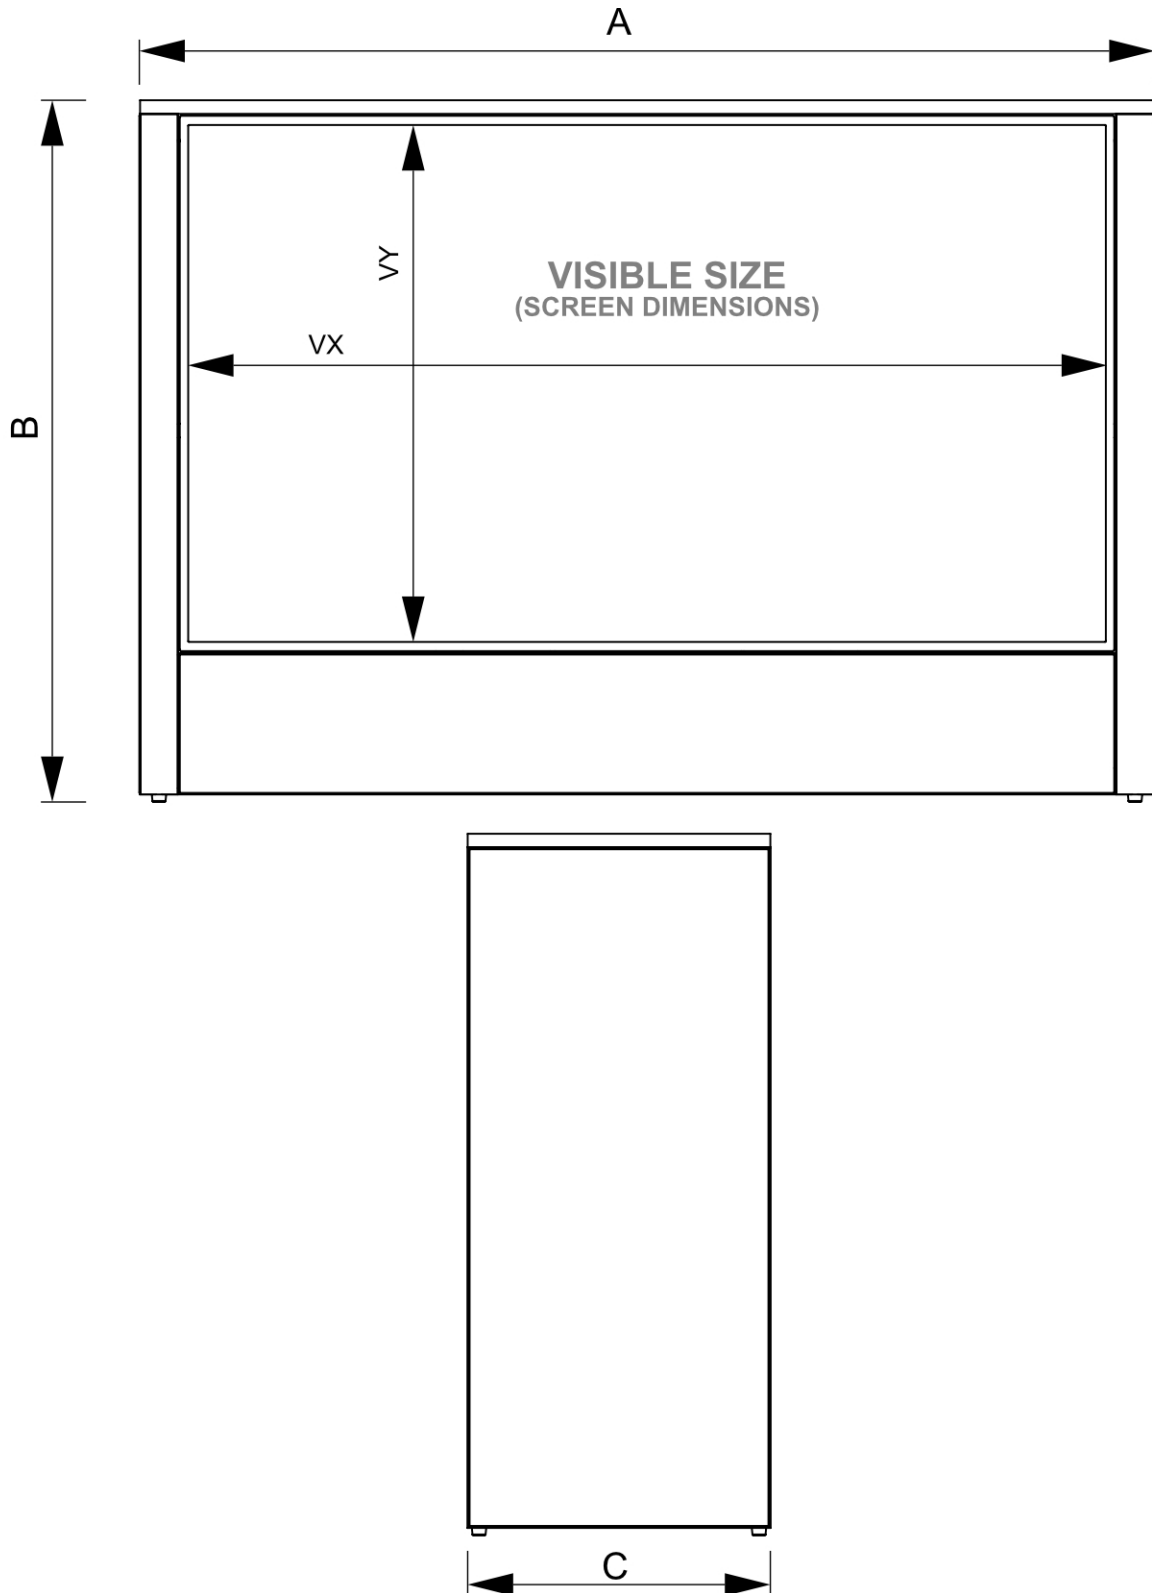

Digital Counter Futuro with 55" Samsung Screen Horizontal

DICOUNTER55ESF

- Premium counter with a digital presentation in landscape orientation
- Easy to assemble
- Standard with black graphics on the sides (SEG)
- Possibility to add your own graphic

Digital Counter Futuro with 55" Samsung Screen Horizontal

DICOUNTER55ESF

Digital Counter Futuro with 55" Samsung Screen Horizontal

DICOUNTER55ESF

GENERAL INFO

SKU	Sizes (mm) (A x B x C)	Format (mm)	Visible size (mm) (VXxVY)	Hole spacing (mm) (XxY)
DICOUNTER55ESF	1345 x 928 x 405	55"	1209,6 x 680,4 mm	-

Orientation	Weight (kg)
Horizontal	45,50

MONITOR SPECIFICATIONS

Monitor type	LCD Size	Ratio	Resolution (px)	Contrast	Monitor dimensions (mm) (WxHxD)
Samsung QM55C	55"	16:9	3840 x 2160	4000:1	1237,9 x 708,7 x 28,5

Response Time (ms)	Nit (nt)	Operating time	Operating system	Touch monitor	Touch foil
8	500	24/7	Tizen	No	No

Wattage (W)
154 W

PACKAGING INFORMATION

Packaging unit 1 (mm)	Packaging unit 2 (mm)	Packaging unit 3 (mm)
1370 x 450 x 120	1010 x 475 x 175	1402 x 858 x 163