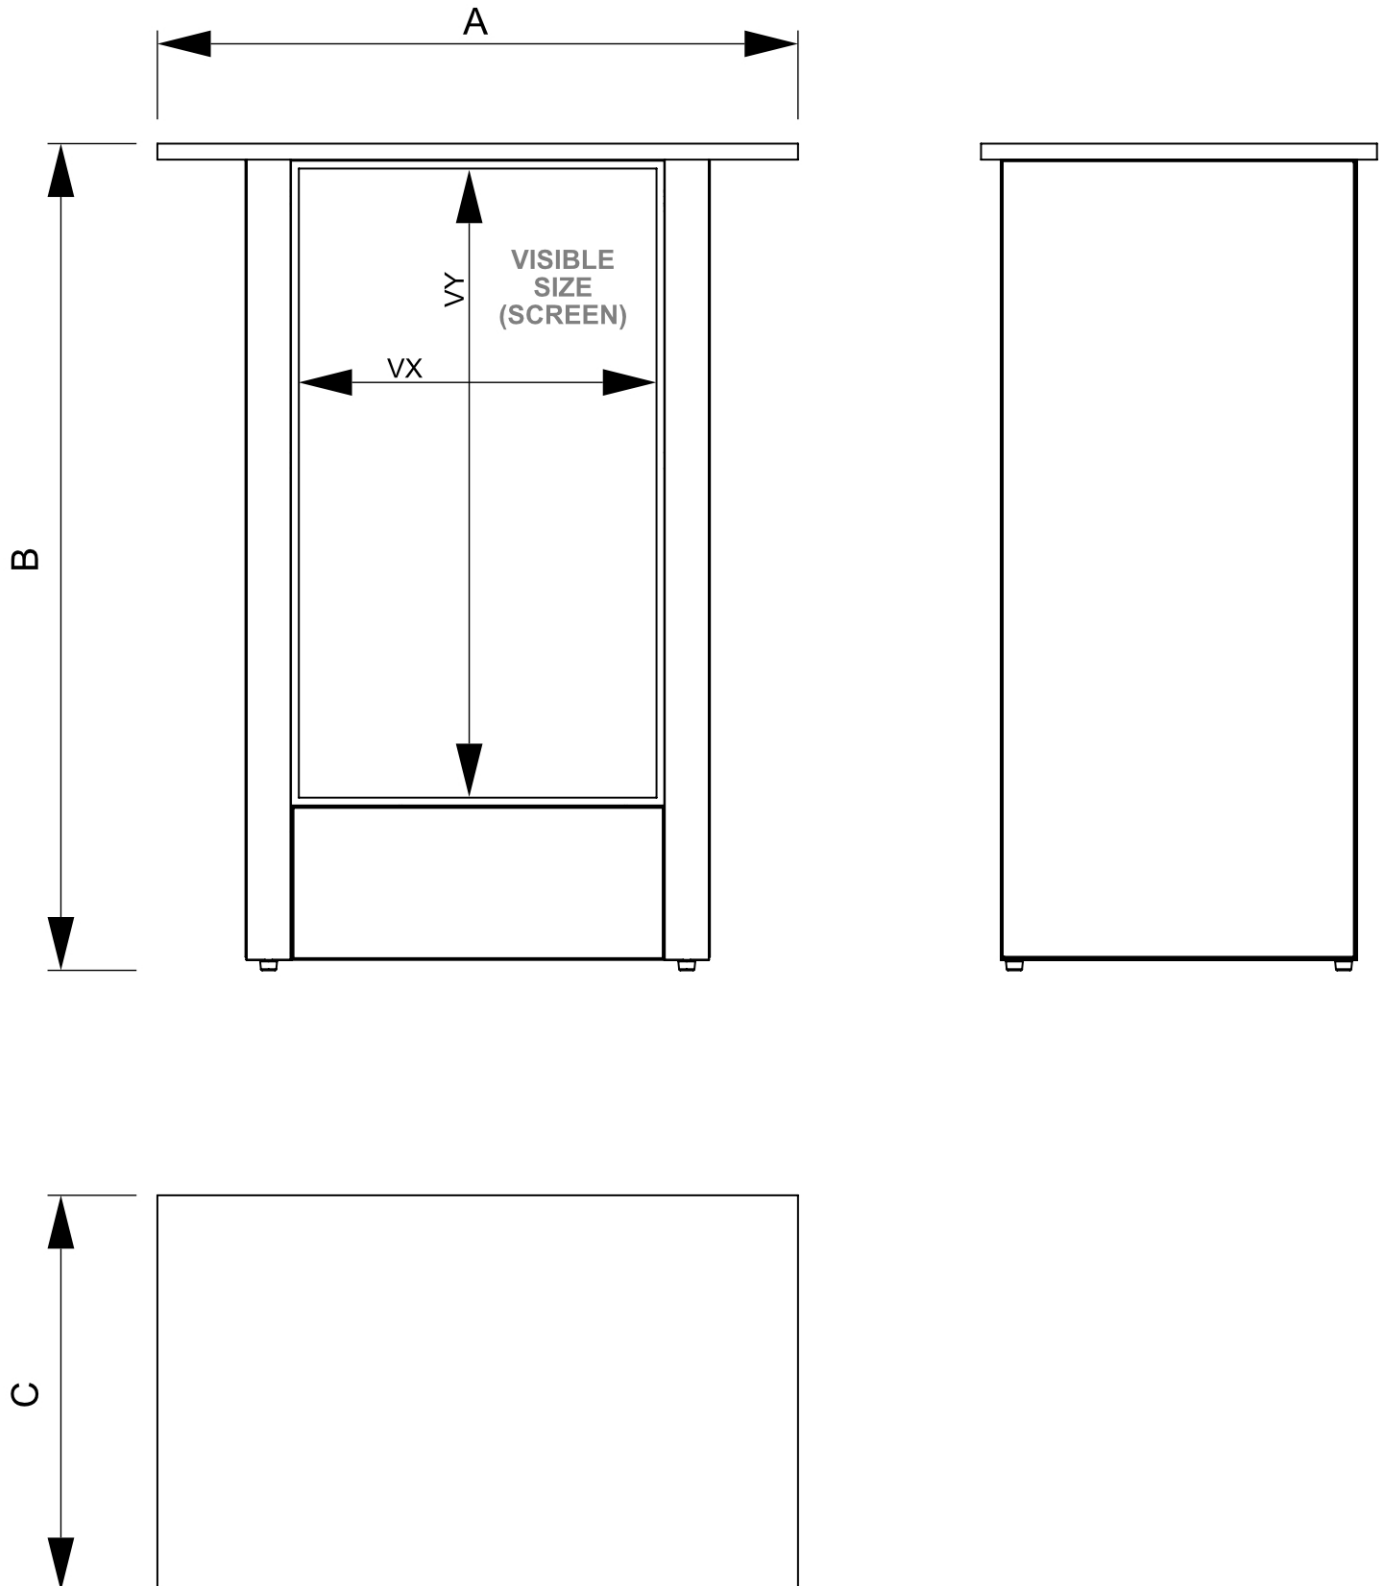

Digital Counter Futuro with 32" Samsung Screen Vertical Black

DICOUNTER32ESF

- Premium counter with a digital presentation in portrait/vertical orientation
- Easy to assemble
- Standard with black graphics on the sides (SEG)
- Possibility to add your own graphic

Digital Counter Futuro with 32" Samsung Screen Vertical Black

DICOUNTER32ESF

Digital Counter Futuro with 32" Samsung Screen Vertical Black

DICOUNTER32ESF

GENERAL INFO

SKU	Sizes (mm) (A x B x C)	Format (mm)	Visible size (mm) (VXxVY)	Hole spacing (mm) (XxY)
DICOUNTER32ESF	720 x 928 x 445	32"	392,85 x 698,4 mm	-

Orientation	Weight (kg)
Vertical	23,10

MONITOR SPECIFICATIONS

Monitor type	LCD Size	Ratio	Resolution (px)	Contrast	Monitor dimensions (mm) (WxHxD)
Samsung QM32C	32"	16:9	1920 x 1080	1200:1	727,3 x 421,9 x 28,5

Response Time (ms)	Nit (nt)	Operating time	Operating system	Touch monitor	Touch foil
8	400	24/7	Tizen	No	No

Wattage (W)
55 W

PACKAGING INFORMATION

Packaging unit 1 (mm)	Packaging unit 2 (mm)	Packaging unit 3 (mm)
1000 x 460 x 170	1045 x 585 x 60	812 x 513 x 120