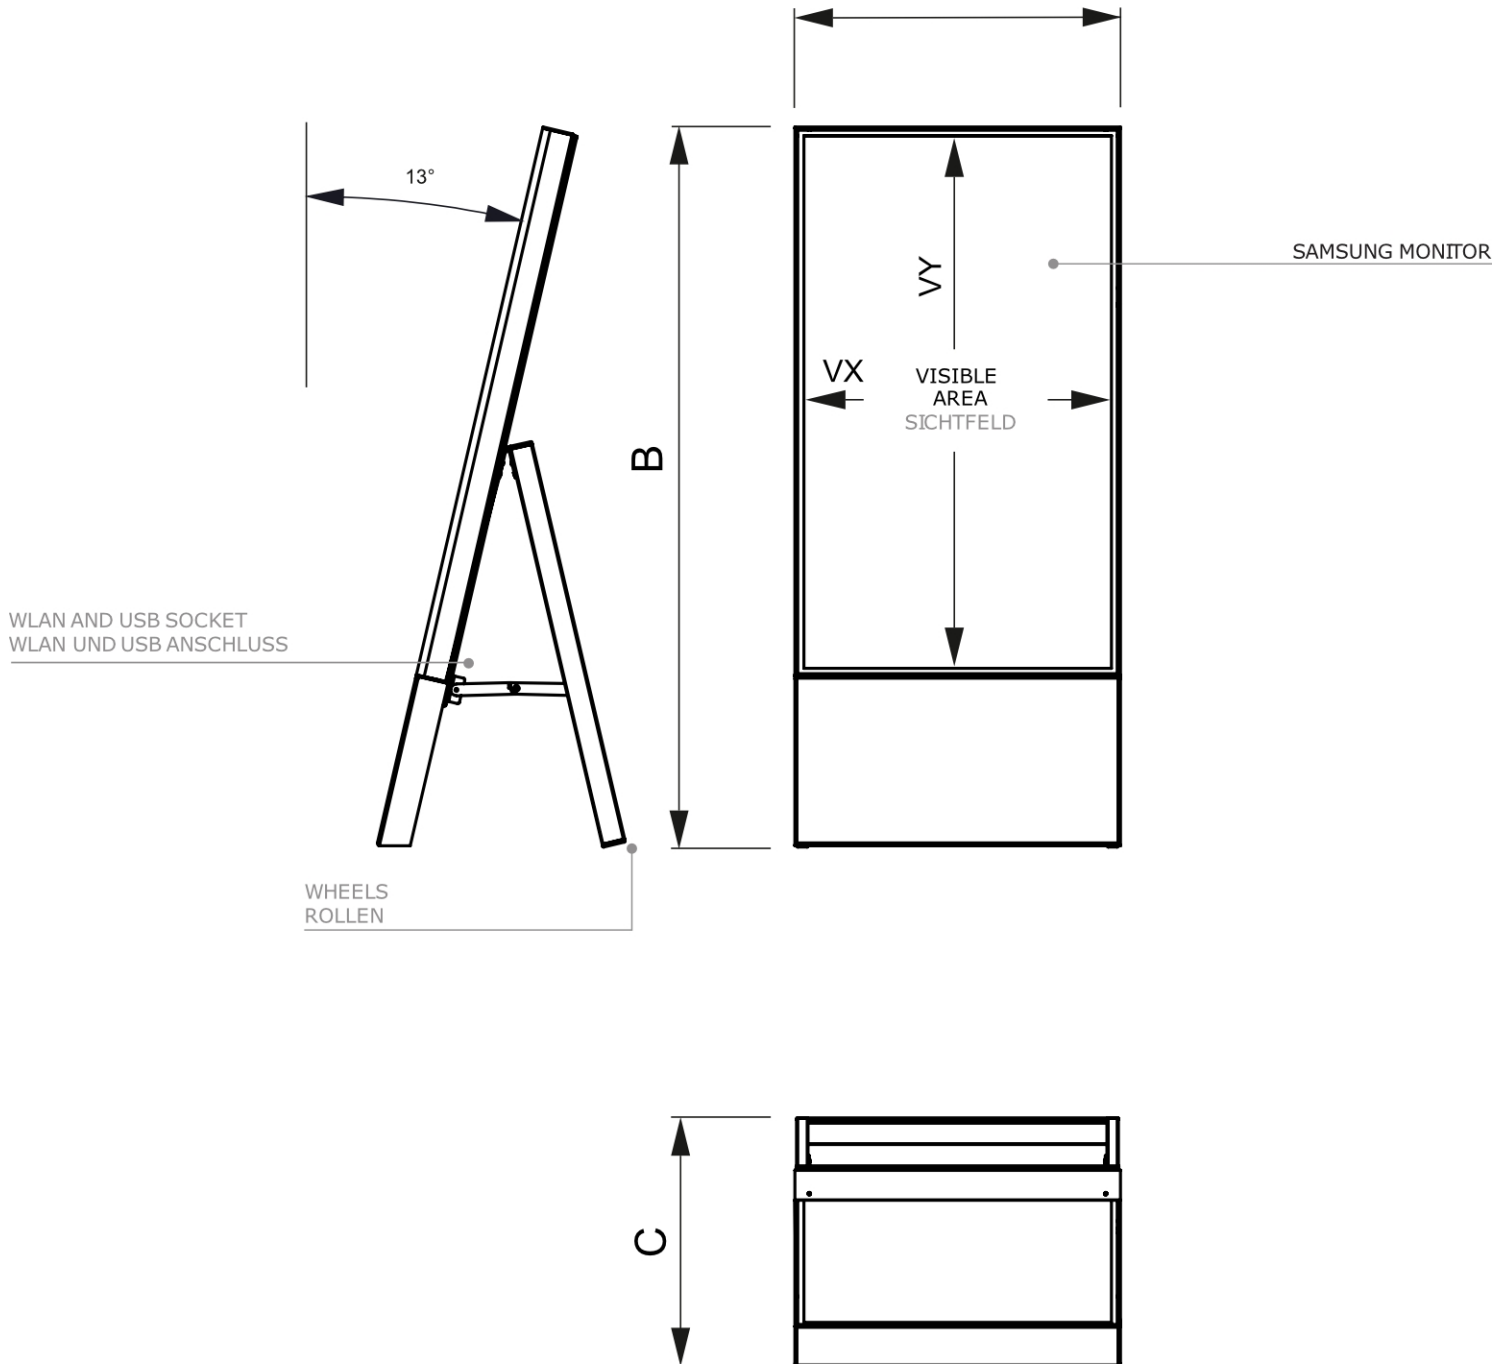

Smart Line Digital A-Board With 43" Samsung Screen Black

DIAT43ESF

- Easy to transport and move around with wheels
- Elegant frameless design
- Perfect for events, showrooms, hospitality and POS

Smart Line Digital A-Board With 43" Samsung Screen Black

DIAT43ESF

Smart Line Digital A-Board With 43" Samsung Screen Black

DIAT43ESF

GENERAL INFO

SKU	Sizes (mm) (A x B x C)	Format (mm)	Visible size (mm) (VXxVY)	Hole spacing (mm) (XxY)
DIAT43ESF	560 x 1238 x 426	43"	529,2 x 940 mm	-

Orientation	Weight (kg)
Vertical	27,80

MONITOR SPECIFICATIONS

Monitor type	LCD Size	Ratio	Resolution (px)	Contrast	Monitor dimensions (mm) (WxHxD)
Samsung QM43C	43"	16:9	3840 x 2160	1200:1	969,5 x 557,8 x 28,5

Response Time (ms)	Nit (nt)	Operating time	Operating system	Touch monitor	Touch foil
8	500	24/7	Tizen	No	No

Wattage (W)
121 W

PACKAGING INFORMATION

Packaging unit 1 (mm)	Packaging unit 2 (mm)	Packaging unit 3 (mm)
1392 x 702 x 152	-	-