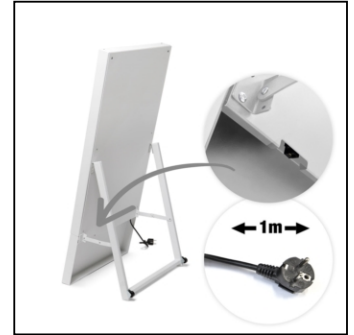

Smart Line Digital A-Board With 43" Samsung Screen White

DIAT43C9003ESF

- Easy to transport and move around with wheels
- Elegant frameless design
- Perfect for events, showrooms, hospitality and POS

Smart Line Digital A-Board With 43" Samsung Screen White

DIAT43C9003ESF

Smart Line Digital A-Board With 43" Samsung Screen White

DIAT43C9003ESF

GENERAL INFO

SKU	Sizes (mm) (A x B x C)	Format (mm)	Visible size (mm) (VXxVY)	Hole spacing (mm) (XxY)
DIAT43C9003ESF	560 x 1238 x 426	43"	529,2 x 940 mm	-
Orientation	Weight (kg)			
Vertical	27,80			

MONITOR SPECIFICATIONS

Monitor type	LCD Size	Ratio	Resolution (px)	Contrast	Monitor dimensions (mm) (WxHxD)
Samsung QM43C	43"	16:9	3840 x 2160	1200:1	969,5 x 557,8 x 28,5
Response Time (ms)	Nit (nt)	Operating time	Operating system	Touch monitor	Touch foil
8	500	24/7	Tizen	No	No
Wattage (W)					
121 W					