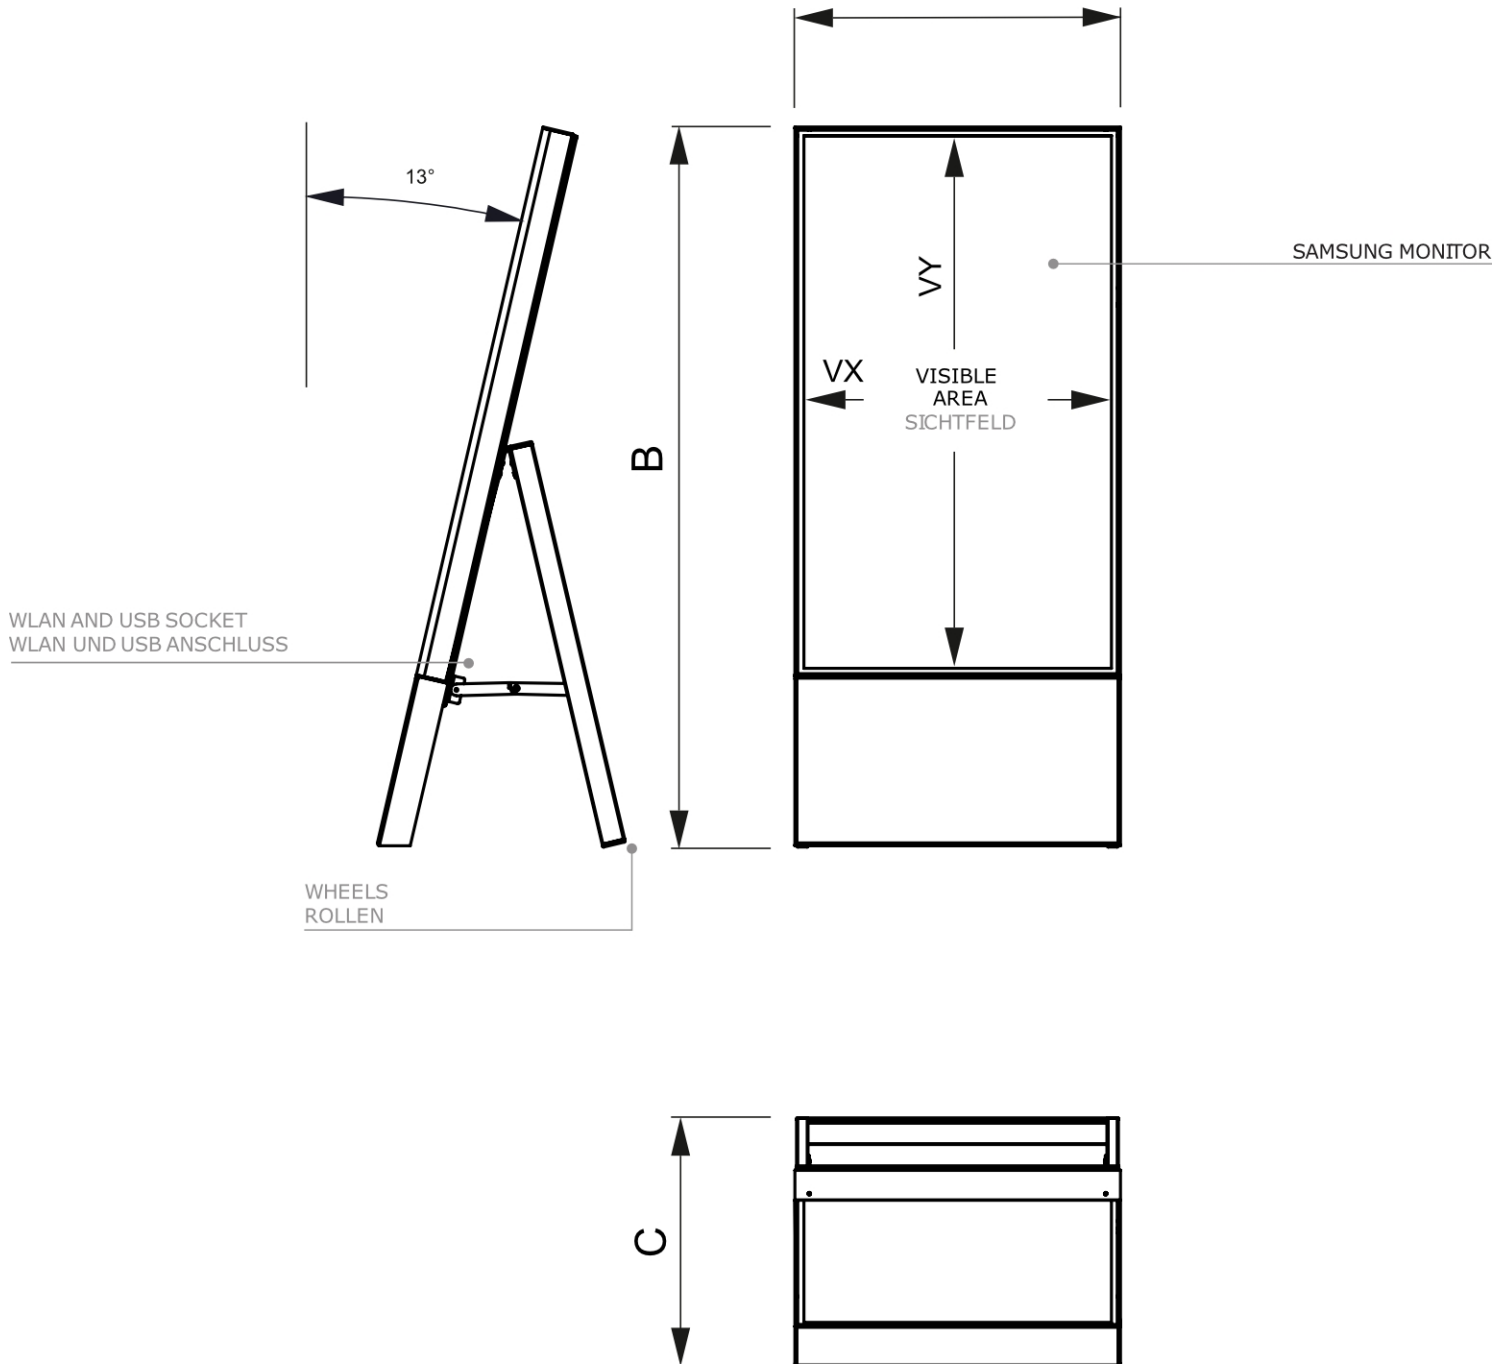

Smart Line Digital A-Board With 43" Samsung Screen White

DIAT43C9003ESF

- Easy to transport and move around with wheels
- Elegant frameless design
- Perfect for events, showrooms, hospitality and POS

Smart Line Digital A-Board With 43" Samsung Screen White

DIAT43C9003ESF

Smart Line Digital A-Board With 43" Samsung Screen White

DIAT43C9003ESF

GENERAL INFO

SKU	Sizes (mm) (A x B x C)	Format (mm)	Visible size (mm) (VXxVY)	Hole spacing (mm) (XxY)
DIAT43C9003ESF	560 x 1238 x 426	43"	529,2 x 940 mm	-
Orientation	Weight (kg)			
Vertical	27,80			

MONITOR SPECIFICATIONS

Monitor type	LCD Size	Ratio	Resolution (px)	Contrast	Monitor dimensions (mm) (WxHxD)
Samsung QM43C	43"	16:9	3840 x 2160	1200:1	969,5 x 557,8 x 28,5
Response Time (ms)	Nit (nt)	Operating time	Operating system	Touch monitor	Touch foil
8	500	24/7	Tizen	No	No
Wattage (W)					
121 W					

PACKAGING INFORMATION

Packaging unit 1 (mm)	Packaging unit 2 (mm)	Packaging unit 3 (mm)
1392 x 702 x 152	-	-
Palette number of pieces	Palette weight (kg)	Palette type
7	247	EUR

ADDITIONAL INFORMATION

Product certifications	EAN
No	8596052061639